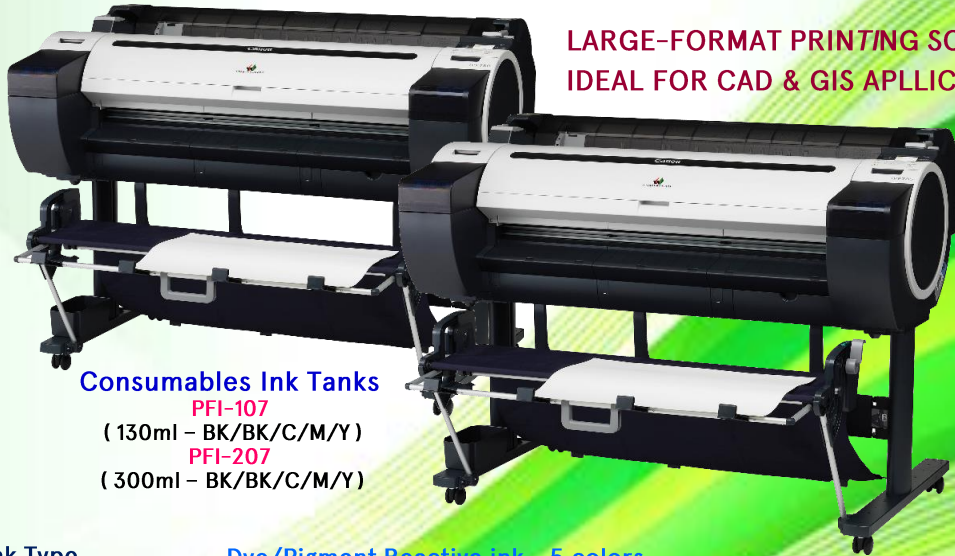

CANON imagePROGRAF

iPF 780/781/785

36"/AO Large Wide Format Printer

LARGE-FORMAT PRINTING SOLUTIONS
IDEAL FOR CAD & GIS APPLICATIONS

Consumables Ink Tanks
PFI-107
(130ml – BK/BK/C/M/Y)
PFI-207
(300ml – BK/BK/C/M/Y)

Ink Type	Dye/Pigment Reactive ink – 5 colors Dye: C/M/Y/BK, Pigment: MBK
Print Speed	0:41min – 1:15min (AO Plain Paper) 1:15min – 3:50min (AO Coated Paper)
Print Resolution	2400 x 1200 dpi
Print-Head	PF-04
Print Technology	FINE (Full-Photoithography Inkjet Nozzle Engineering)
Memory	256MB/32GB
Hard Disk	NA(iPF780/781), 320GB (iPF785)
Line Accuracy	±0.1% or less
No of Nozzles	15,360 Nozzles (Matte Black) 2,560 Nozzles per Color (C/M/Y/BK)
Ink Droplet Size	4 Picoliter per color
Ink Capacity	90ml – 130ml
Print Language	GARO (Graphic Arts language with Raster Operations), HP-GL/2, HP RTL
Media Feed	Roll Feed/Cut Sheet
Media Width	Roll Paper: 254mm to 914.4mm Cut Sheet: 203.2mm to 914.4mm
Media Thickness	0.07mm to 0.8mm
Printable Margins	All Sides: 3mm, (Borderless) – Roll Feed Leading, Sides: 3mm, Trailing: 23mm (Cut Sheet)
Printable Length	Roll Paper: 203.2mm – 18m Cut Sheet: 279.4mm
Max Media Roll	150mm (Outer Diameter)
Power Supply	240V (50 – 60Hz)
Dimension	1304 (W) x 877 (D) x 1062 (H)mm
Weight	67.9/68.1kg

- ❖ BORDERLESS PRINTING
- ❖ 5 COLOR DYE & PIGMENT INK SYSTEM
WITH NEW MAGENTA INK
- ❖ AO OUTPUT IN 41 SECONDS
- ❖ 300ML INK TANKS
- ❖ HIGH VOLUME CONTINUOUS PRINTING
- ❖ SPACE SAVING – UNIQUE COMPACT DESIGN